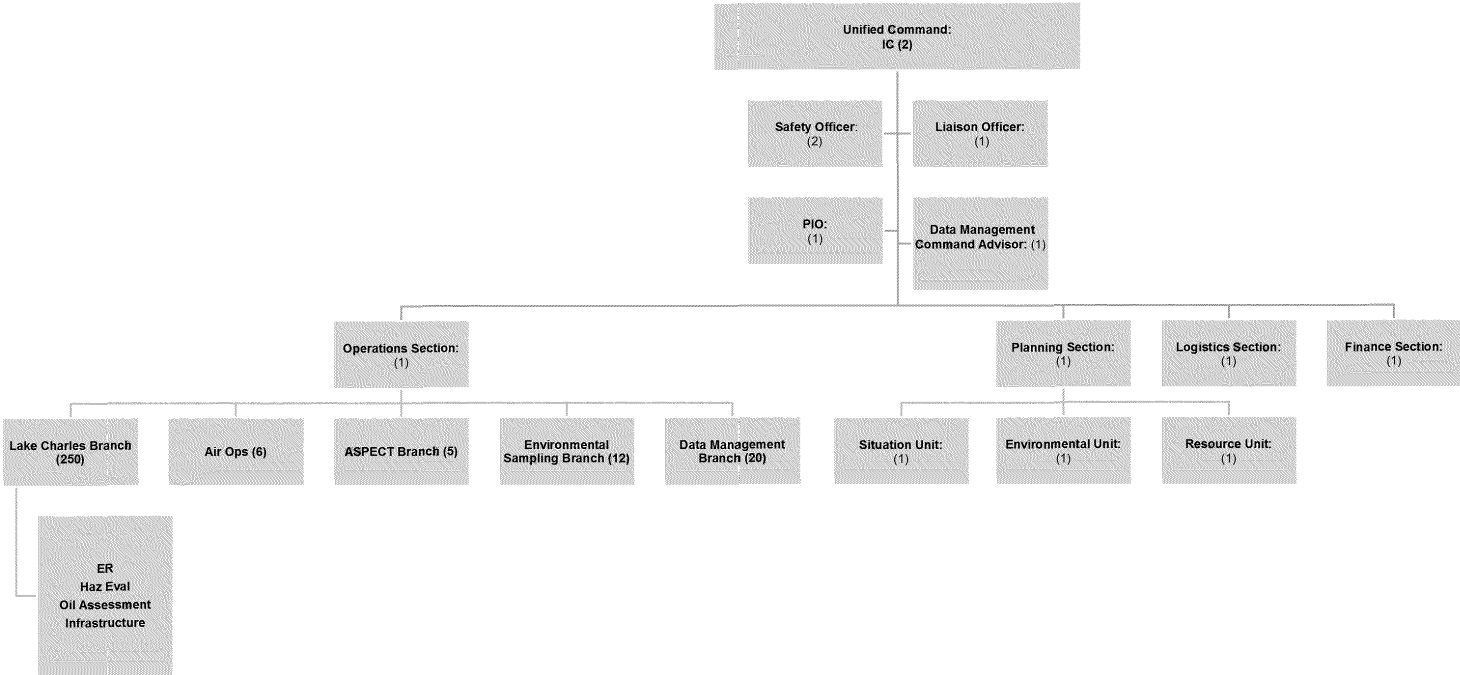

# Hurricane Harvey Texas Unified Command Operations (Total = 1,154)

# Hurricane Harvey Louisiana Unified Command Operations (Total = 307)

# Hurricane Harvey Dallas REOC Support (39 Including Day and Night Shift)

Night Operations will be initiated by 9/1/17