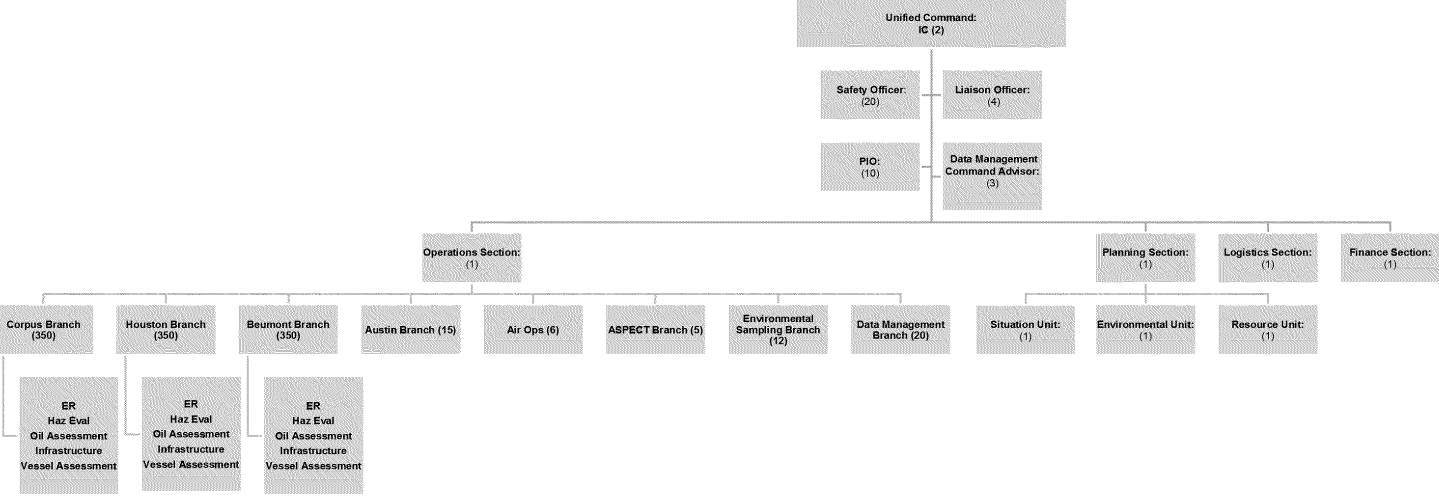

# Hurricane Harvey Texas Unified Command Operations (Total = 1,154)

# Hurricane Harvey Louisiana Unified Command Operations (Total = 307)

# Hurricane Harvey Dallas REOC Support (39 Including Day and Night Shift)

Night Operations will be initiated by 9/1/17