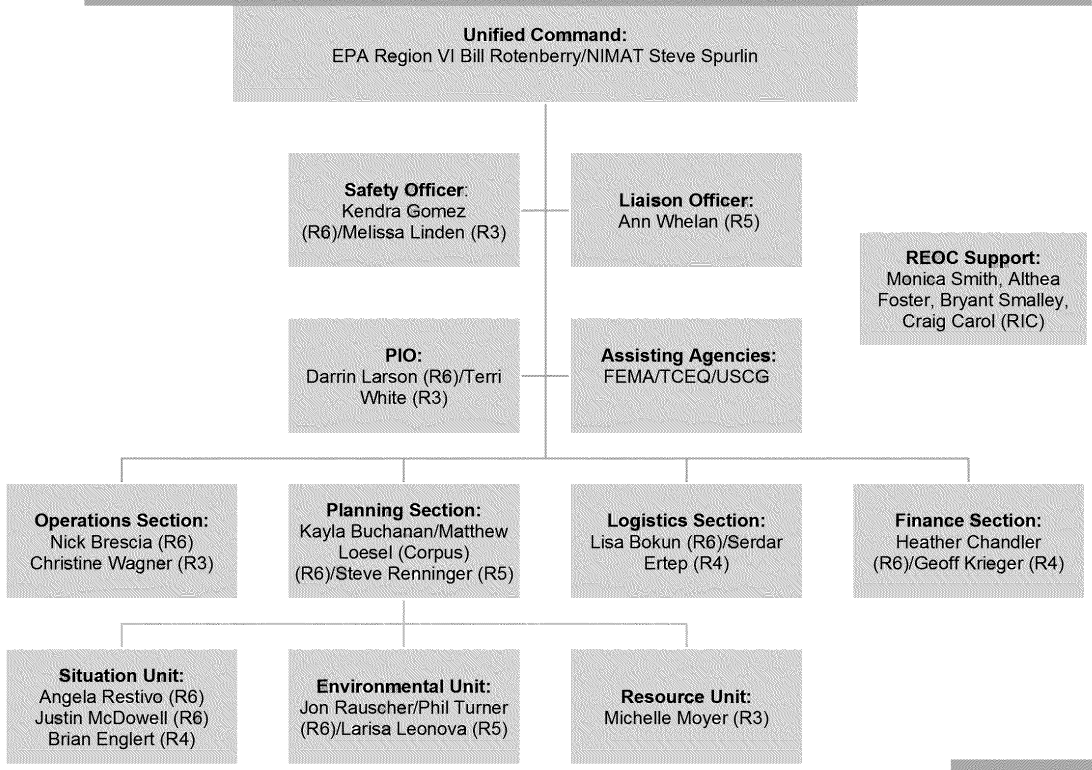

# Hurricane Harvey Texas Unified Command Operations (Total = 1,154)

# Hurricane Harvey Louisiana Unified Command Operations (Total = 307)

# Hurricane Harvey Dallas REOC Support (39 Including Day and Night Shift)

Night Operations will be initiated by 9/1/17